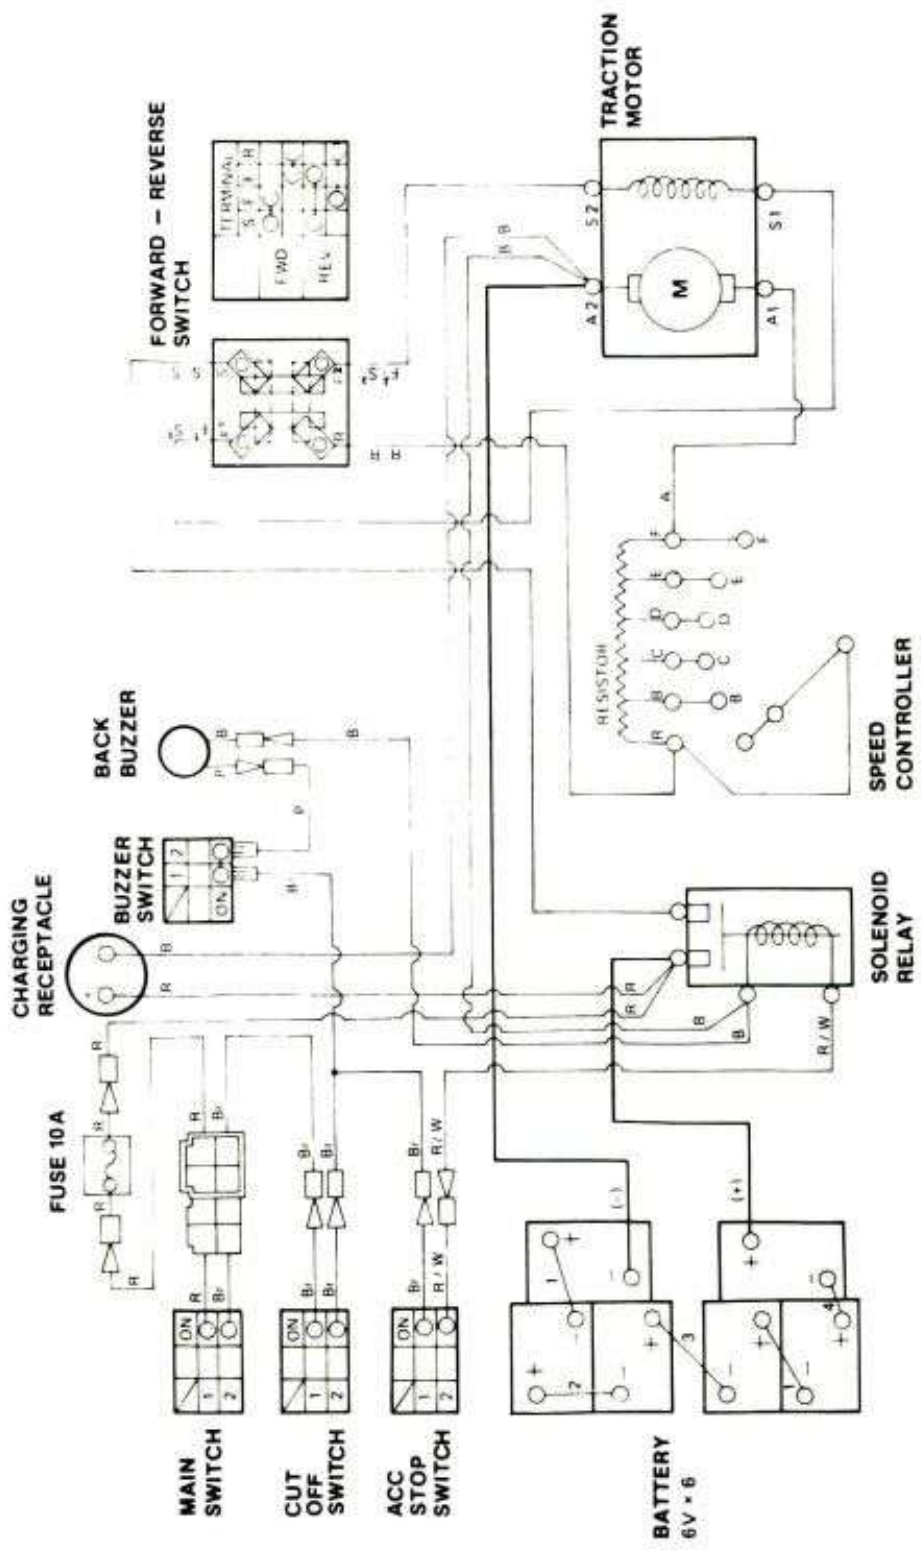

# WIRING DIAGRAM - Resistor Type

## WIRE COLOR

- R - Red
- B - Black
- Br - Brown
- P - Pink
- R W - Red-White